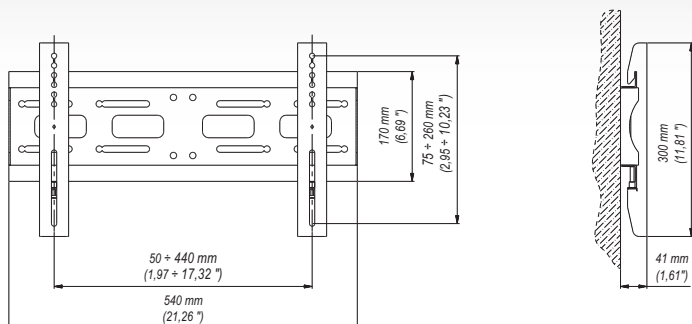

LWB1 ■ Fixed Wall Mount 26"-40"

Features

- 1 **UNIVERSAL**
wide range of the VESA Mount
- 2 **COMPATIBILITY**
TR and CM series component
- 3 **PRODUCT SAFETY CERTIFICATE**
TUV GS mark

Technical Data

75x75 mm
100x100 mm
200x100 mm
200x200 mm
400x200 mm

26" - 40"

41 mm

min. 50x75 mm
max. 440x260 mm

60 Kg

Trade Information

Index	Colour	Package	EAN
LWB1c-R	■	■	5908252960040
LWB1c-B	■	■	5908252960194
LWB1s-R	■	■	5908252960057
LWB1s-B	■	■	5908252960200

Package Dimensions [mm] (H x W x D)	540x300x45
Weight [Kg]	3,1